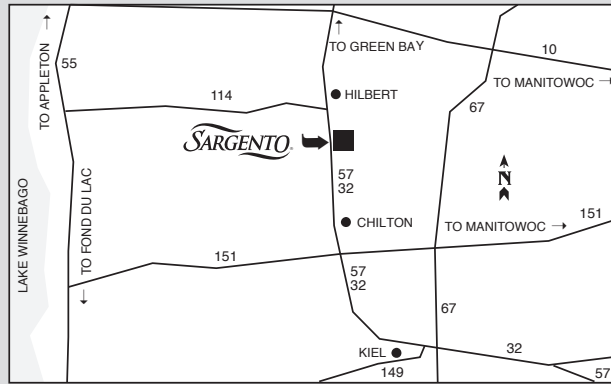

TRUCKS: Left (North) on County C
Right (West) on Driveway #5 to Shipping/Receiving Office.

• From Madison:

US 151 North to Fon du Lac
Right (East) on Hwy 23 (Johnson St.) to Plymouth
Exit at County C
Left (North) on County C
Right (West) on One Persnickety Place to Sargento
Corporate Office

TRUCKS: Left (North) on County C
Right (West) on Driveway #5 to Shipping/Receiving Office.

LOCATION MAPS - continued

HILBERT Manufacturing

460 South 8th St.
Hilbert, WI
54129

(920) 853-3536
(800) 828-1210
FAX (920) 853-3546

- **From Milwaukee:** I-43 North to Hwy. 57/32. North on 57/32 to Hilbert, Sargento is on right-hand side of Hwy. 57/32
- **From Madison:** US 151 to Chilton, left on Hwy. 57/32 (North) to Hilbert, Sargento is on right-hand side of Hwy 57/32
- **From Green Bay:** Hwy 57/32 South to Hilbert, Sargento is on left-hand side of Hwy. 57/32