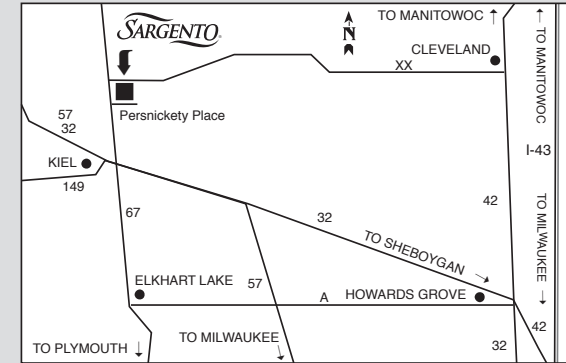

- **From Milwaukee:** I-43 North to Hwy. 42 West to Howards Grove, continue North on Hwy. 32 to Kiel, right on Hwy. 67, right on Persnickety Place to Sargento
- **From Madison:** US 151 North to Fond du Lac, right (East) on Hwy. 23 (Johnson St.) to Plymouth, Hwy. 57 North to Kiel, right on Hwy. 67, right on Persnickety Place to Sargento
- **From Green Bay:** Hwy. 57/32 South to Kiel, left on Hwy. 67, right on Persnickety Place to Sargento
- **TRUCK ROUTE:** Hwy 57 to Kiel, North on Hwy 67, right on Persnickety Place to Sargento

ELKHART LAKE Technical Center

305 Pine Street
Elkhart Lake, WI
53020

(920) 876-3671
Engineering
FAX (920) 876-3427
Research & Devel.
FAX (920) 876-3820