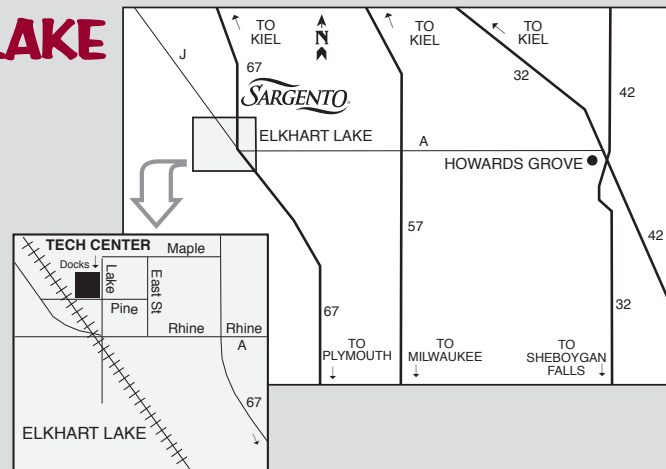

- **From Milwaukee:** I-43 North to Hwy. 57/32. North on 57/32 to Hilbert, Sargento is on right-hand side of Hwy. 57/32
- **From Madison:** US 151 to Chilton, left on Hwy. 57/32 (North) to Hilbert, Sargento is on right-hand side of Hwy 57/32
- **From Green Bay:** Hwy 57/32 South to Hilbert, Sargento is on left-hand side of Hwy. 57/32

KIEL Manufacturing

One Persnickety Place
Kiel, WI
53042

(920) 894-8484
FAX (920) 894-7937

- **From Milwaukee:** I-43 North to Hwy. 42 West to Howards Grove, continue North on Hwy. 32 to Kiel, right on Hwy. 67, right on Persnickety Place to Sargento
- **From Madison:** US 151 North to Fond du Lac, right (East) on Hwy. 23 (Johnson St.) to Plymouth, Hwy. 57 North to Kiel, right on Hwy. 67, right on Persnickety Place to Sargento
- **From Green Bay:** Hwy. 57/32 South to Kiel, left on Hwy. 67, right on Persnickety Place to Sargento
- **TRUCK ROUTE:** Hwy 57 to Kiel, North on Hwy 67, right on Persnickety Place to Sargento

ELKHART LAKE Technical Center

305 Pine Street
Elkhart Lake, WI
53020

(920) 876-3671
Engineering
FAX (920) 876-3427
Research & Devel.
FAX (920) 876-3820

- **From Milwaukee:** I-43 North to Hwy. 57 North toward Plymouth, West on Hwy. 23, North on Hwy. 67 to Elkhart Lake, left on Rhine St., right on Lake St., Sargento on left-hand side (Corner of Lake and Pine)
- **From Madison:** US 151 to Fond du Lac, right (East) on Hwy. 23 (Johnson St.) to Plymouth, Hwy. 67 North to Elkhart Lake, left on Rhine St., right on Lake St., Sargento on left-hand side (Corner of Lake and Pine)
- **From Green Bay:** Hwy. 57/32 South to Kiel, right on Hwy. 67 to Elkhart Lake, right on Rhine St., right on Lake St., Sargento on left-hand side (Corner of Lake and Pine)
- **TRUCK ROUTE:** Hwy. 67 North to Elkhart Lake. Go through stop sign, turn left on Maple St. which is two blocks past stop sign. Follow for three blocks and drive straight to gate near docks.