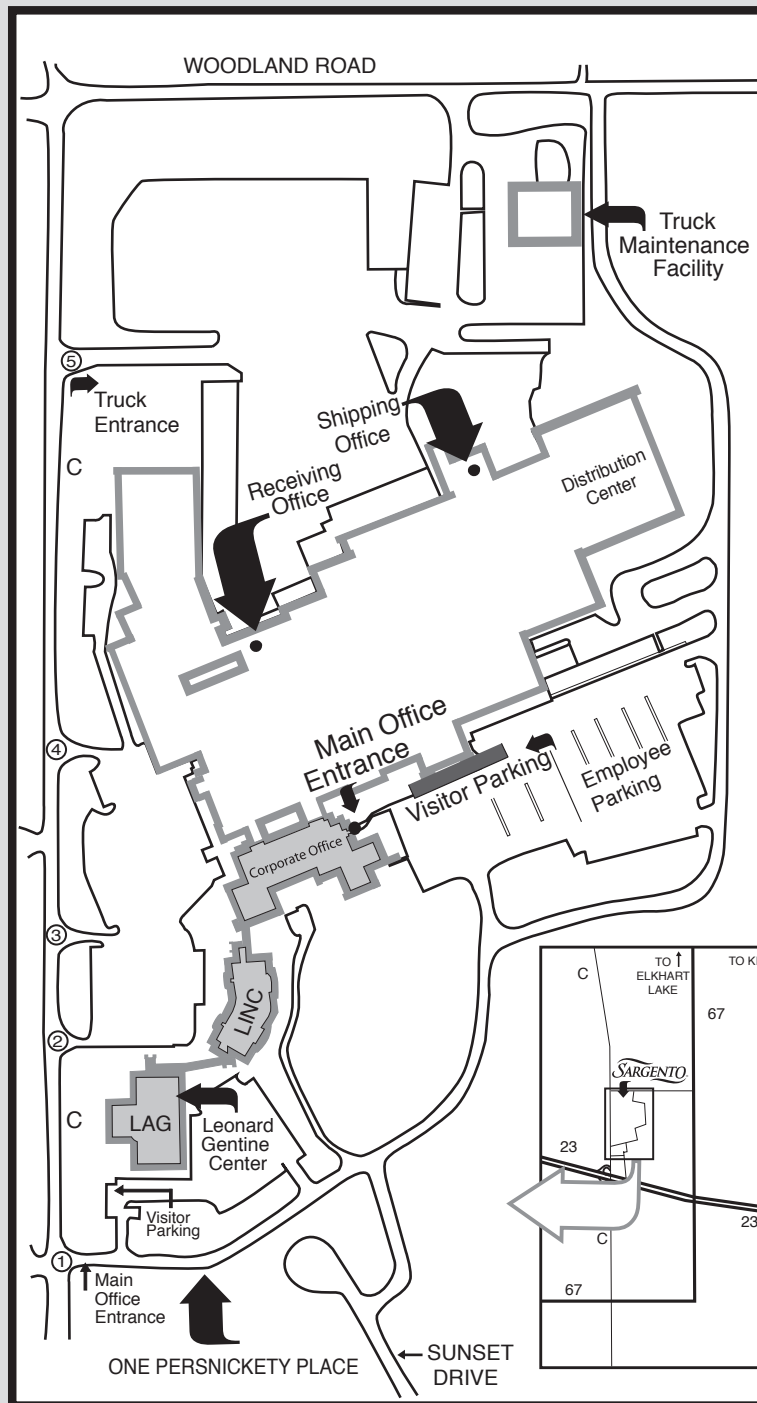

LOCATION MAPS - see other offices on back

PLYMOUTH

**Corporate Offices
& Manufacturing**

**One Persnickety Place
Plymouth, WI
53073**

(920) 893-8484

(800) 558-5802

FAX (920)-893-8399

**Plymouth
LAG Center**

**2207 Cty. C
Plymouth, WI
53073**

(920) 893-8484

FAX (920)-892-5390

• From Milwaukee:

I-43 North to Hwy 57 North (Exit 97)
West on Hwy 23 - North of Plymouth (Not Business 23)
Exit at County C
Left (North) on County C
Right (West) on One Persnickety Place to Sargento
Corporate Office

TRUCKS: Left (North) on County C
Right (West) on Driveway #5 to Shipping/Receiving Office.

• From Green Bay:

I-43 South to Hwy 23 West
West on Hwy 23 - North of Plymouth
Exit at County C
Left (North) on County C
Right (West) on One Persnickety Place to Sargento
Corporate Office

TRUCKS: Left (North) on County C
Right (West) on Driveway #5 to Shipping/Receiving Office.

• From Madison:

US 151 North to Fon du Lac
Right (East) on Hwy 23 (Johnson St.) to Plymouth
Exit at County C
Left (North) on County C
Right (West) on One Persnickety Place to Sargento
Corporate Office

TRUCKS: Left (North) on County C
Right (West) on Driveway #5 to Shipping/Receiving Office.